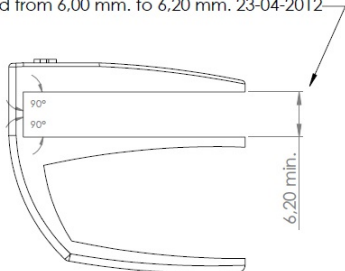

PRODUCT SHEET

Description:

Glass Door Handle "Badge" F/Single Doors, Gold Pl, F/Glass F/Glass Thickness 4-5mm, 1 ABS Screw W/PVC Tip & 1 ABS Screw, W/Hard \varnothing 5x3,5mm ABS Extension

Item number:

17.40.053-0

Units	Box	Carton	HS Code	Barcode
Pcs.	12	240	8302420090	 5704866072045

Changed from 6,00 mm. to 6,20 mm. 23-04-2012

Screw needed - not on drawing!!

SISO A/S

Mileparken 11
DK-2740 Skovlunde
Denmark
VAT: DK 24786013