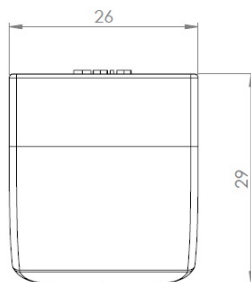

PRODUCT SHEET

Description:

Glass Door Handle "Badge" F/Single Doors, Gold Pl, F/Glass F/Glass Thickness 4-5mm, 1 ABS Screw W/PVC Tip & 1 ABS Screw, W/Hard \varnothing 5x3,5mm ABS Extension

Item number:

17.40.053-0

Units	Box	Carton	HS Code	Barcode
Pcs.	12	240	8302420090	 5704866072045

Changed from 6,00 mm. to 6,20 mm. 23-04-2012

Screw needed - not on drawing!!

SISO A/S

Mileparken 11
DK-2740 Skovlunde
Denmark
VAT: DK 24786013