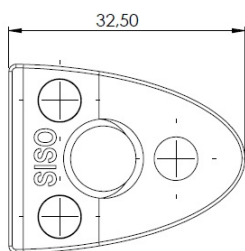

PRODUCT SHEET

Description:

Glass Door Handle "Badge" F/Single Doors, Gold Pl, F/Glass F/Glass Thickness 4-5mm, 1 ABS Screw W/PVC Tip & 1 ABS Screw, W/Hard \varnothing 5x3,5mm ABS Extension

Item number:

17.40.053-0

Units	Box	Carton	HS Code	Barcode
Pcs.	12	240	8302420090	 5704866072045

Changed from 6,00 mm. to 6,20 mm. 23-04-2012

Screw needed - not on drawing!!

SISO A/S

Mileparken 11
DK-2740 Skovlunde
Denmark
VAT: DK 24786013