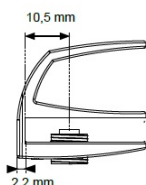

PRODUCT SHEET

Description:

Glass Door Handle "Badge" F/Single Doors, Gold Pl, F/Glass F/Glass Thickness 4-5mm, 1 ABS Screw W/PVC Tip & 1 ABS Screw, W/Hard \varnothing 5x3,5mm ABS Extension

Item number:

17.40.053-0

Units	Box	Carton	HS Code	Barcode
Pcs.	12	240	8302420090	 5704866072045

Changed from 6,00 mm. to 6,20 mm. 23-04-2012

Screw needed - not on drawing!!

SISO A/S

Mileparken 11
DK-2740 Skovlunde
Denmark
VAT: DK 24786013